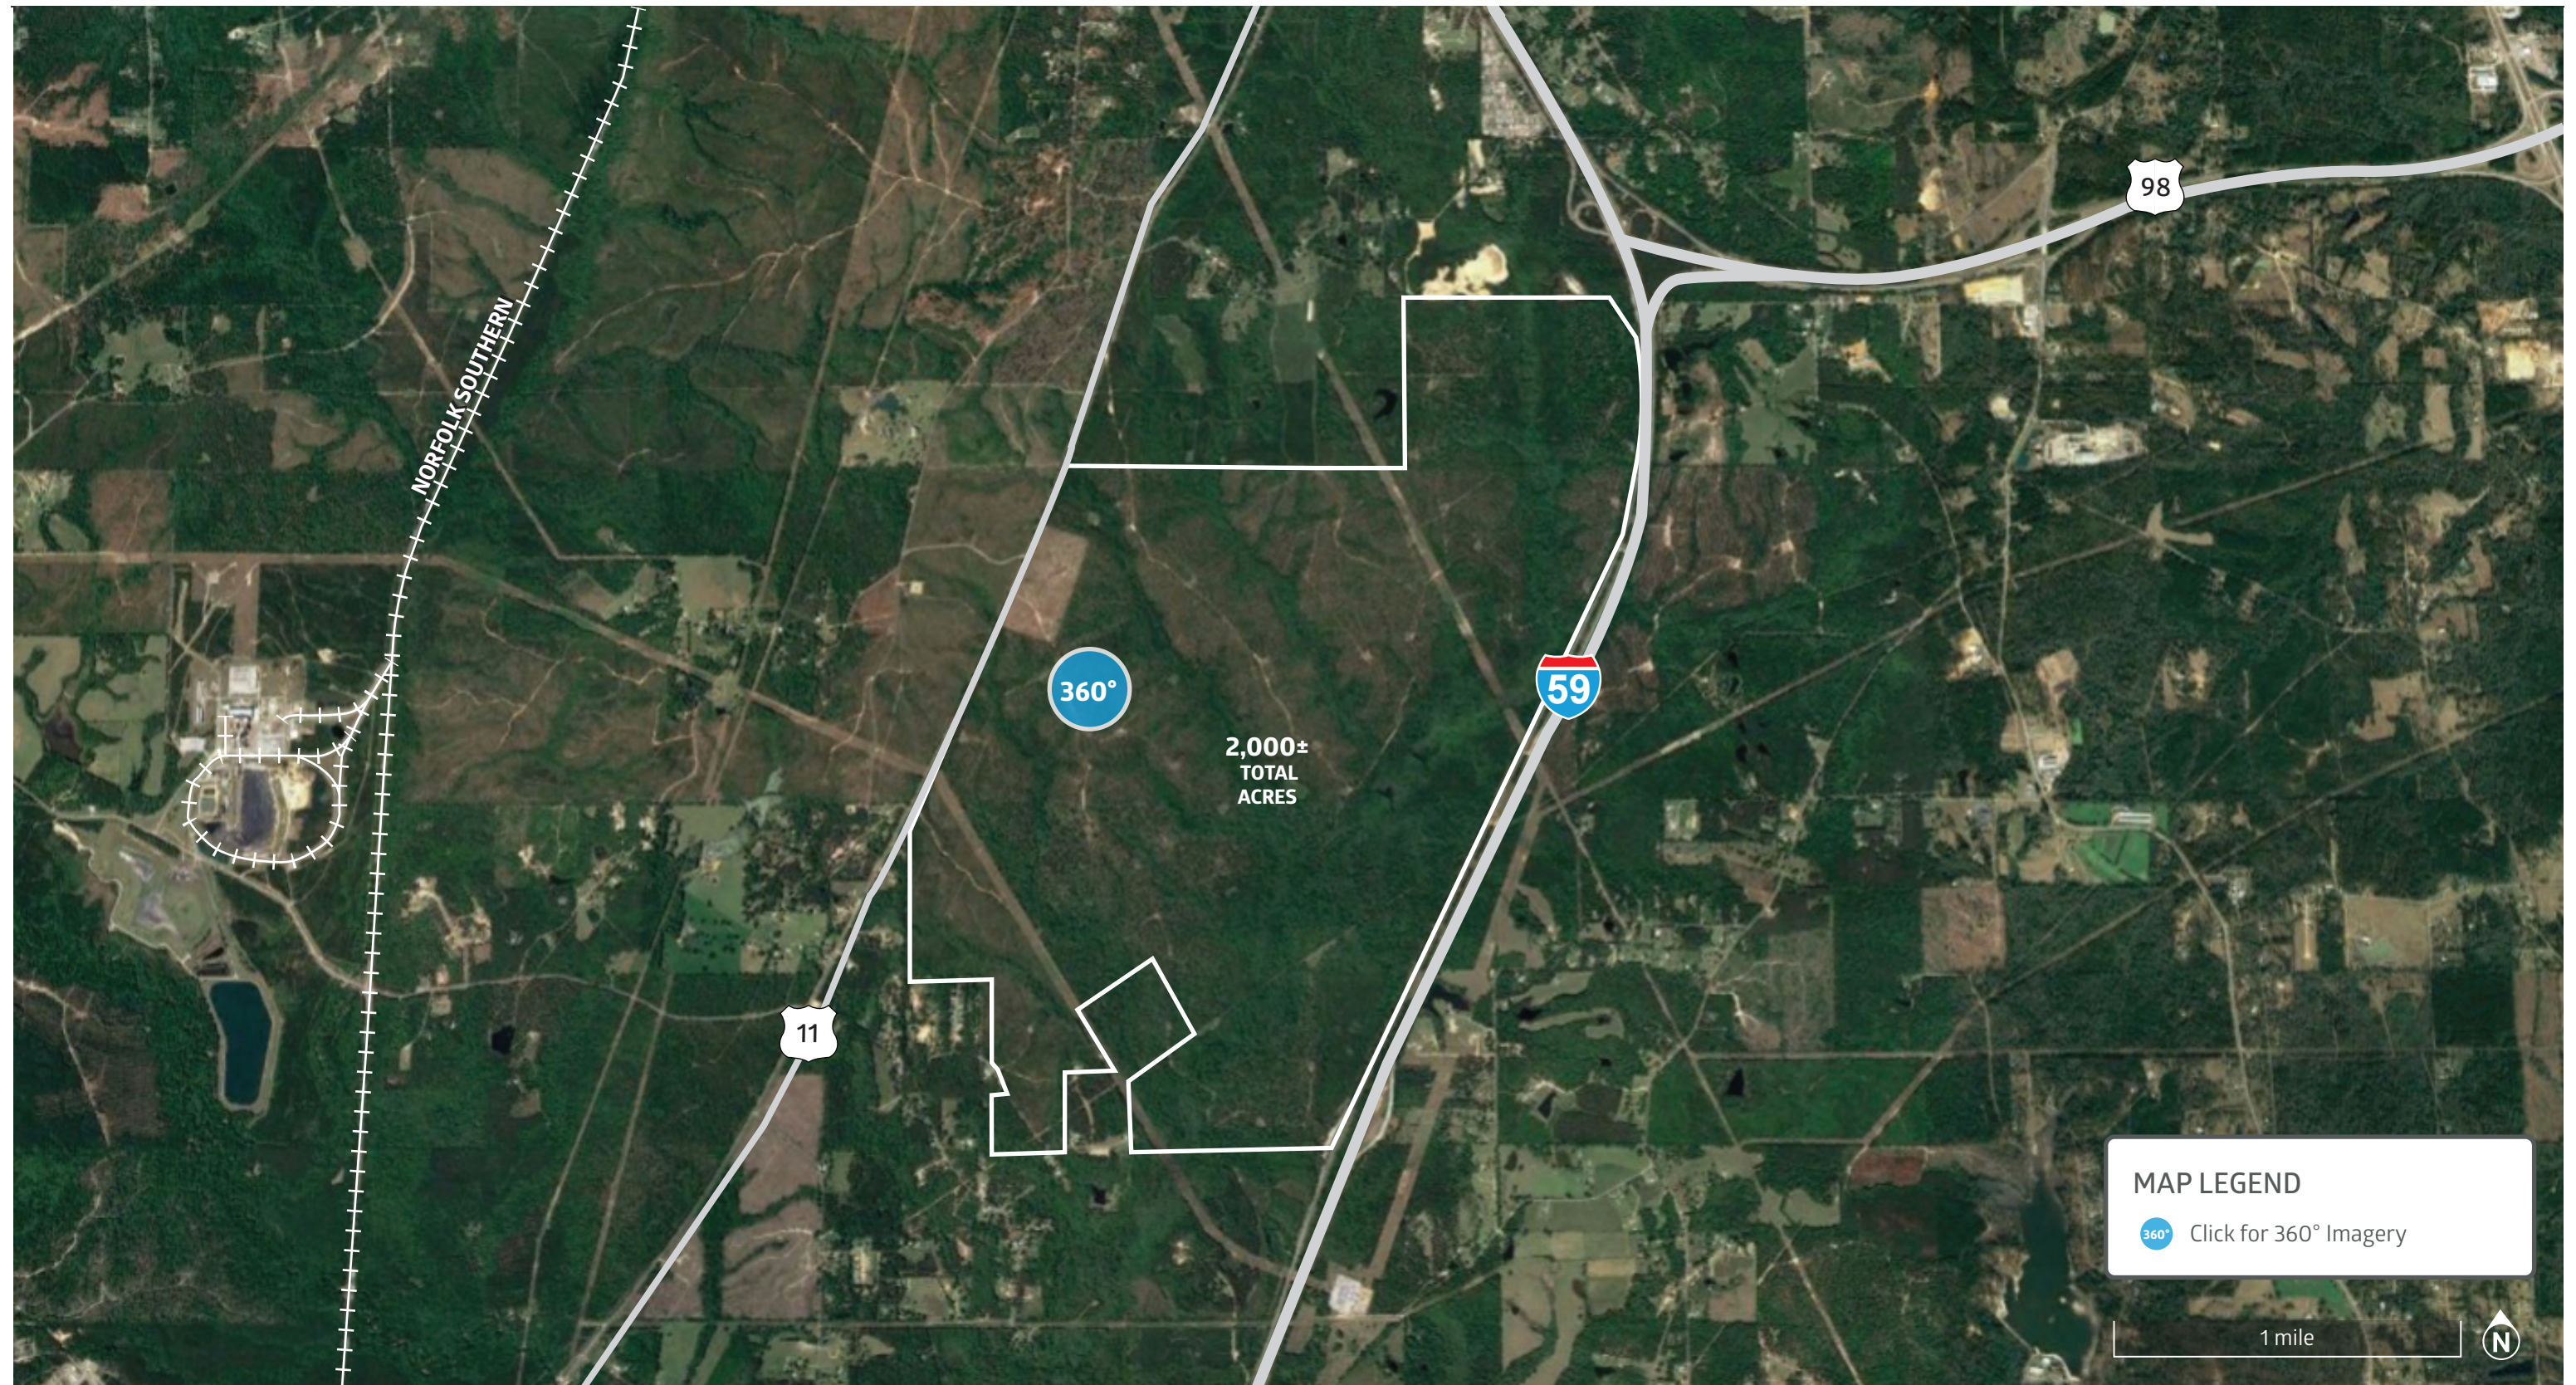

Eagle One Mega Site | Electrical Infrastructure

Hattiesburg, Mississippi (Forrest/Lamar Counties)

31.21994, -89.34097

ECONOMIC
DEVELOPMENT

NORFOLK SOUTHERN

98

59

11

360°

2,000±
TOTAL
ACRES

MAP LEGEND

 Click for 360° Imagery

1 mile