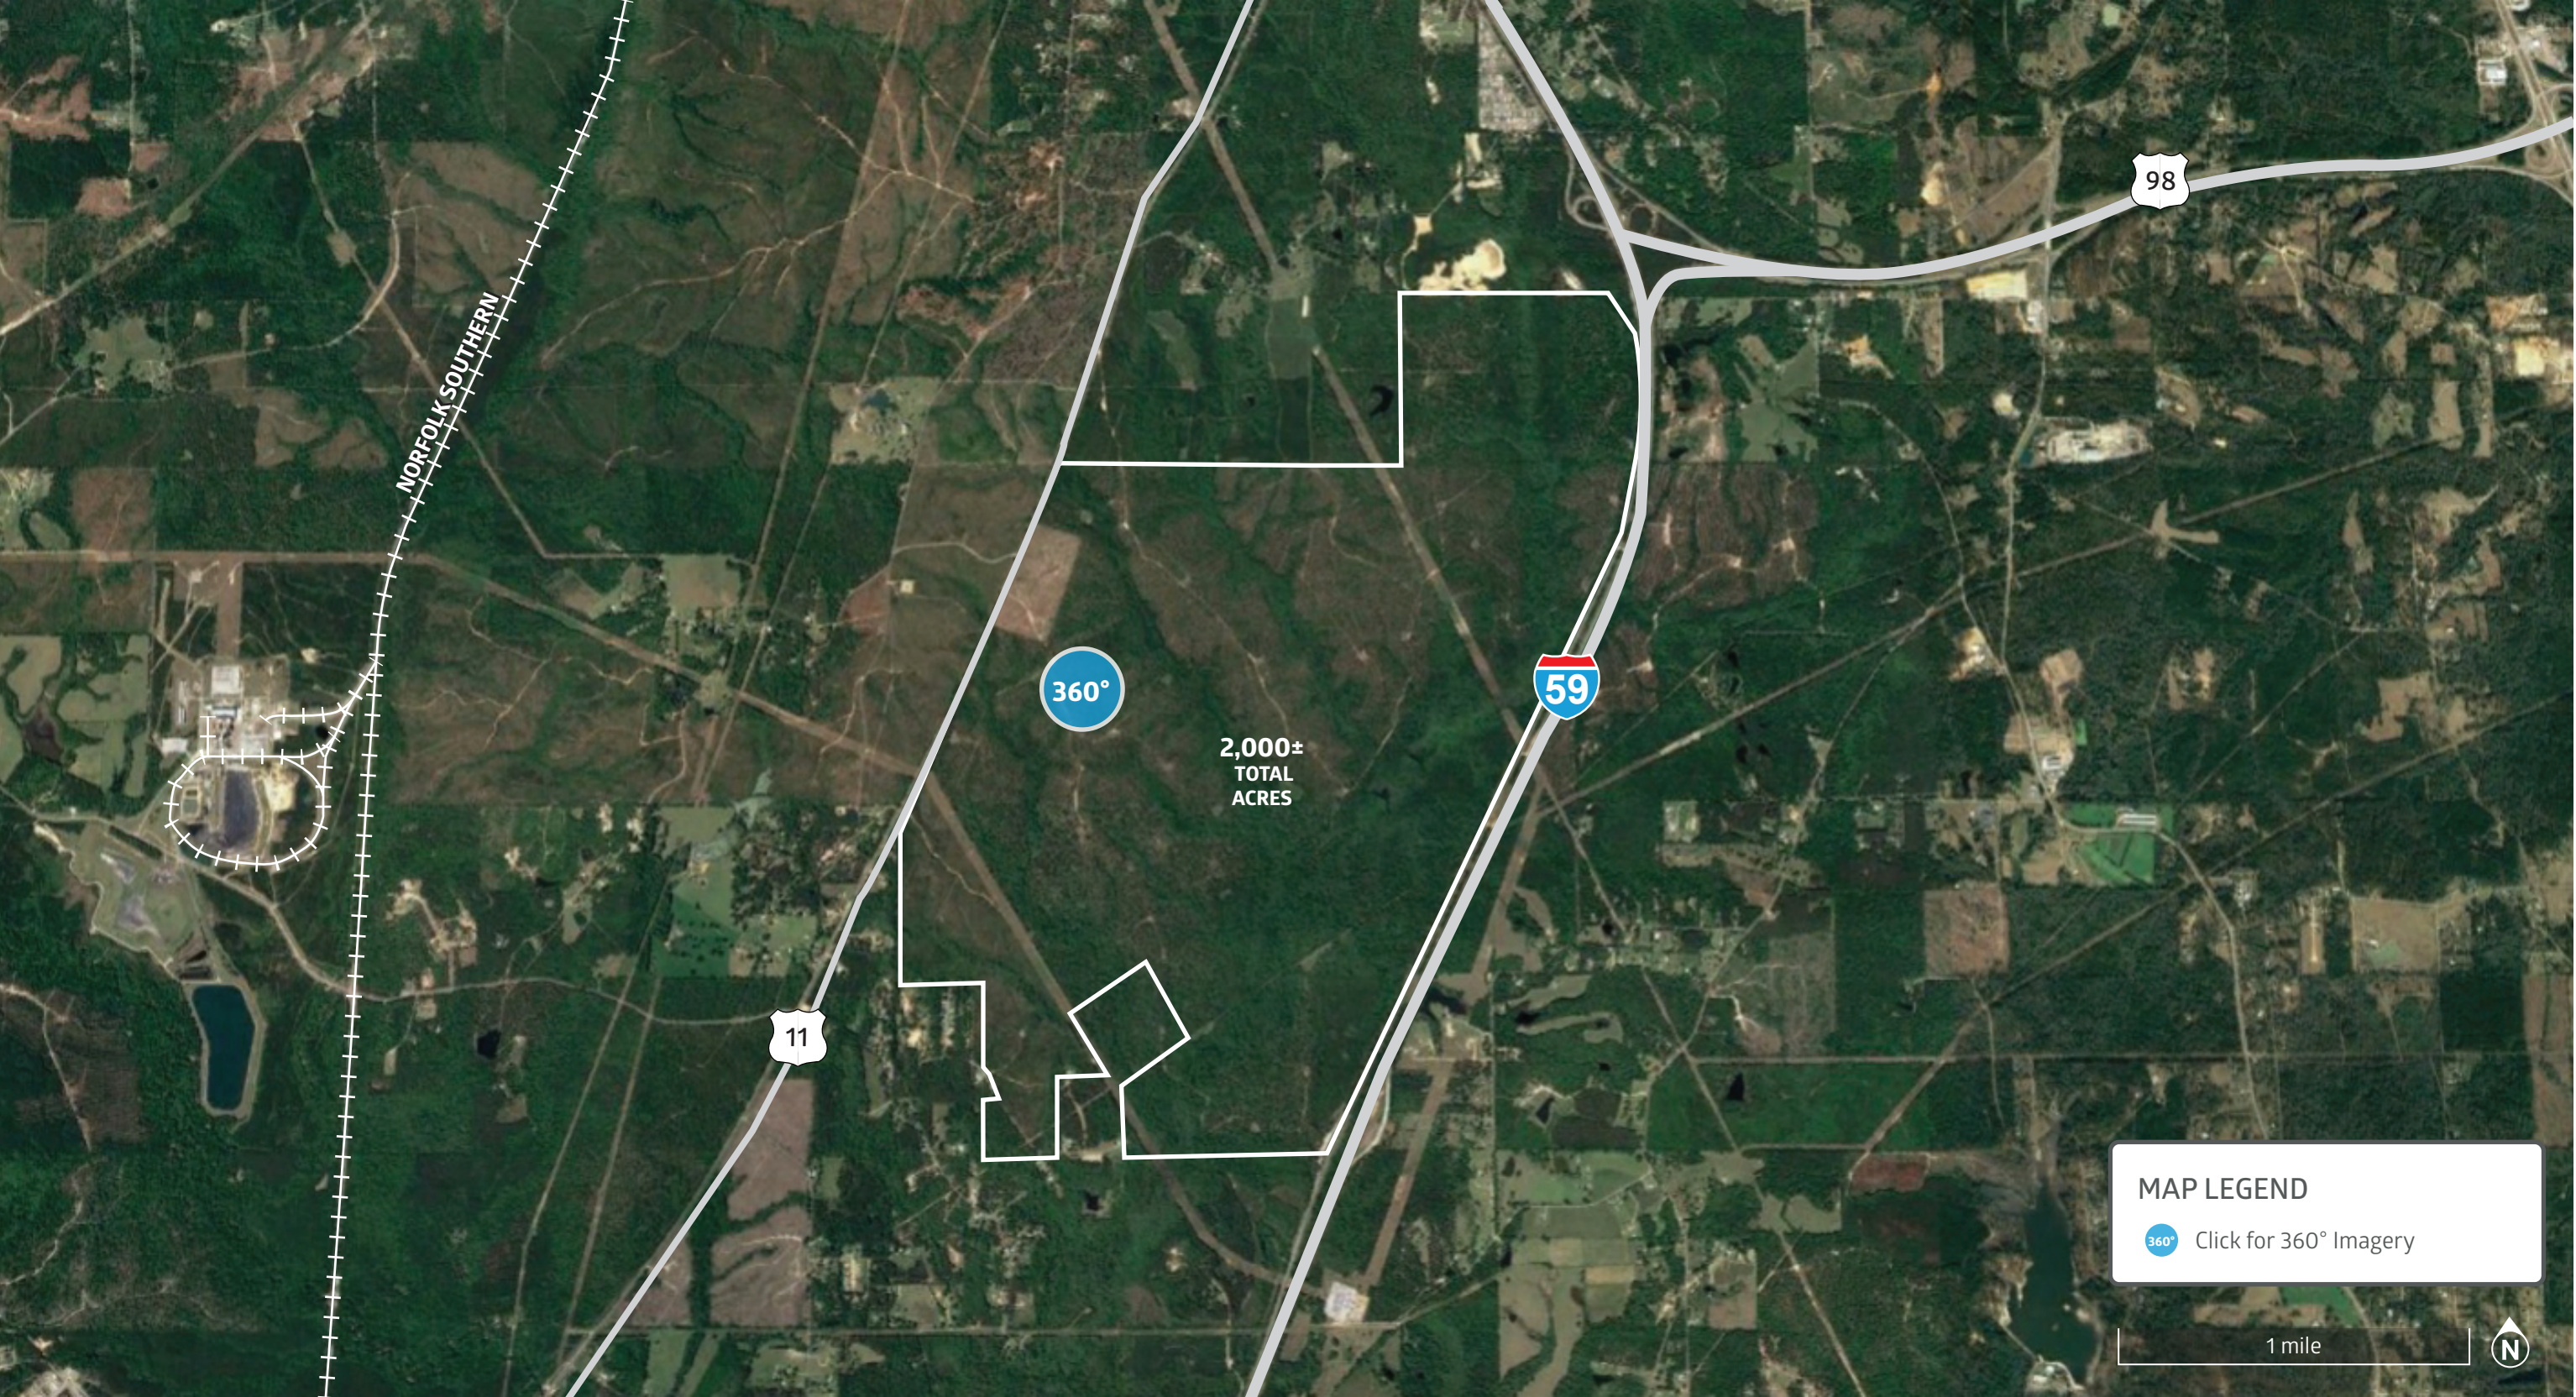

Eagle One Mega Site | Electrical Infrastructure

Hattiesburg, Mississippi (Forrest/Lamar Counties)

31.21994, -89.34097

ECONOMIC
DEVELOPMENT

NORFOLK SOUTHERN

98

59

11

360°

2,000±
TOTAL
ACRES

MAP LEGEND

 Click for 360° Imagery

1 mile